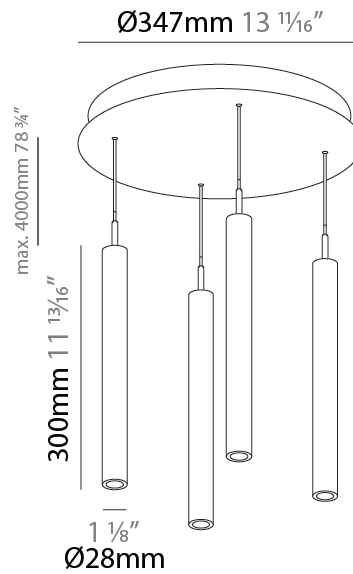

GENERAL

Series: G-Mini Round
Subseries: G-Mini Round Hangover
Brand: Prolicht
Division: Architectural
Mounting Type: Suspension
Mounting Location: Ceiling
Subcategory: Spots

PHYSICAL

Shape: Cylinder
Diameter (mm): 347
Diameter (in): 13 13/16
Height (mm): 300
Height (in): 11 13/16
Light Distribution: Direct
Fixture Finish: SSR / BKV / CWI / CRY / HAB / UFT / ITA / RUA / FTG / MYG / LOD / PUS / FRO / FUP / KIA / POP / BLS / SPG / MEY / GOH / GUM / CHC / COM / ABZ / JAG / OBR / MOS / ROR
Accent Finish: NOF / COP / MIR / SSS
Fixture Material: Extruded Aluminum / Steel
Cable Details: 2,000mm/78 3/4" / 4,000mm/157 1/2" - Cable, Black, Green, Orange, Red, White

ELECTRICAL

Lamp Type: LED (Zhaga Standard)
Input Wattage (W): 26
Total Output Wattage (W): 23.7
Dimming: Tri-Mode (Non-Dimming and Phase Dimming (120Vac only) and 0-10V Dimming)
Driver Included: Yes
Driver Location: Integrated
Driver Type: Constant Current - Universal
Driver Class: Class 2
Input Voltage (V): 120 - 277

LED

Color Temperature (°K): 2700 / 3000 / 3500 / 4000
Max. Delivered Lumen (lm): 1614 / 1709 / 1804 / 1852
Nominal Lumen (lm): 1840 / 1949 / 2057 / 2112
CRI: >90 CRI
Lamp Life (hrs): 50000

OPTICAL

Beam Angle: 20 / 26 / 56

RATINGS AND CERTIFICATIONS

Certified By: Certified for North American Standards
IP rating: IP20